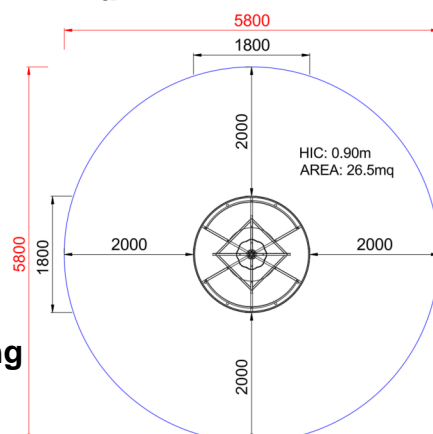

+G0300.3
ROUND

| Dimensions | Safety area | Impact area | Falling height HIC | Physical footprint | Number of users |
|------------|-------------|-------------|--------------------|--------------------|-----------------|
| | 5,8 x 5,8 m | 0 mq | 90 cm | 1,8 x 1,8 x 0 m | 7 |

Characteristics

Age range

Da 3 a 12 anni

Materials

Hot-dip galvanized and powder coated or powder galvanized and powder coated steel construction of 90 x 90 mm or 120 diameter profile

Manufacturer

Pozza 1865 S.R.L.

Country of manufacturing

ITALY

Plan

Picture

Area di sicurezza totale / Total safety area: 26.5mq
Altezza Max di Caduta / Max falling height: 0.90m