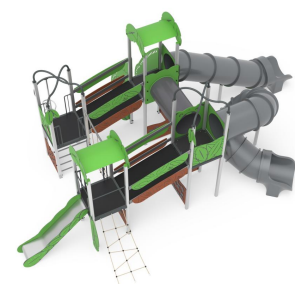

Picture

Manufacturer

Pozza 1865 S.R.L.

Country of manufacturing

ITALY