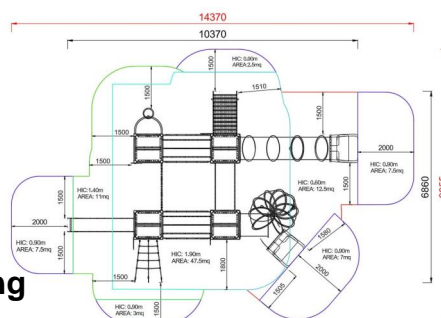

Materials

Plan