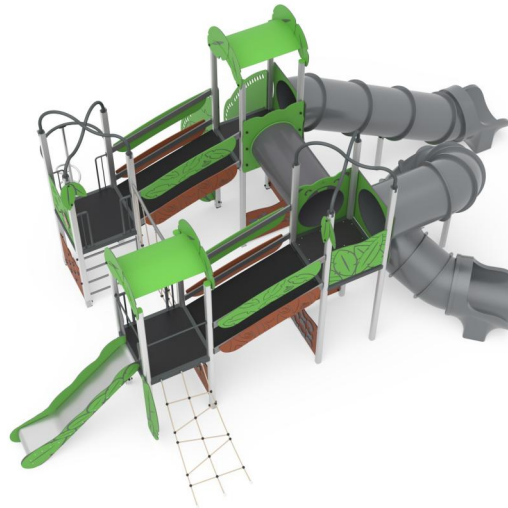

+AF104K.QT4-19_L_ALU ROMA WITH TUBE SLIDE - LEAVES

Dimensions	Safety area	Impact area	Falling height HIC	Physical footprint	Number of users
13,9 x 10,1 cm	0 mq	190 cm	9,9 x 6,6 x 4,2 cm	30	

Characteristics

Age range

3-12