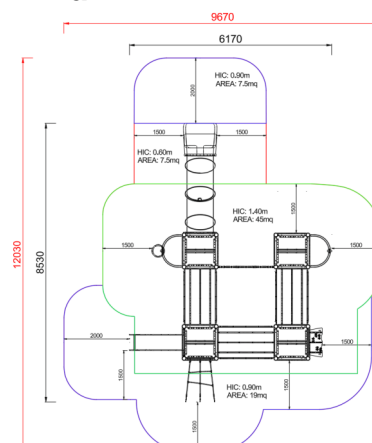

**+AF104K.PAL-05\_P**  
**ROMA WITH GYM SOSPEA - PRIMITIV**

Dimensions	Safety area	Impact area	Falling height HIC	Physical footprint	Number of users
9,7 x 12,1 m	52 mq	140 cm	6,2 x 8,6 x 3,8 m	30	

**Characteristics**

**Age range**

From 3 to 12 years

**Materials**

Made of chestnut or black locust tree, peeled, smoothed, and with a natural and colored finish.

**Plan**

**Picture**

**Manufacturer**

Pozza 1865 S.R.L.