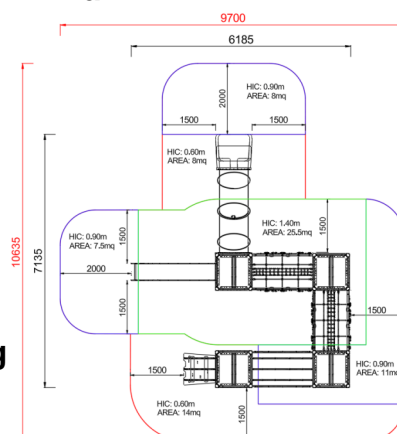

# +AF104.PAL-10\_C\_ALU ROMA WITH GYM A FUNI - COLORI

Dimensions	Safety area	Impact area	Falling height HIC	Physical footprint	Number of users
10 x 10,7 m	0 mq	140 cm	6,3 x 7,2 x 3,4 m	40	

### Plan

Area di sicurezza totale / Total safety area: 74mq  
Altezza Max di Caduta / Max falling height: 1.40m

## Components list

**xABACOGT-02\_C\_ALU - NG**

**Multiplication Panel Colori**

N. 1 .

**xQ-4\_ALU - NG Square tower h 40 cm  
(without roof)**

N. 2 Composed of 4 posts having a 9 x 9 cm section by aluminium, 1 square platform placed at a height of 40 cm

**xSCL2-4\_ALU - NG Climbing Platform  
h40 cm**

N. 1 .