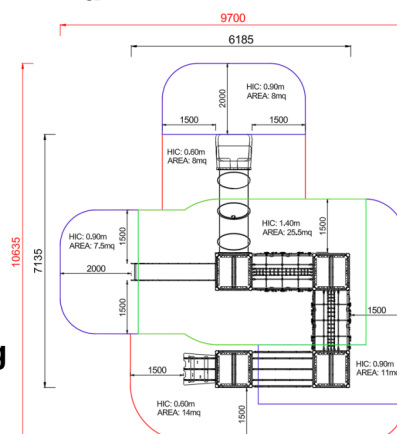

+AF104.PAL-10_C_ALU ROMA WITH GYM A FUNI - COLORI

Dimensions	Safety area	Impact area	Falling height HIC	Physical footprint	Number of users
10 x 10,7 cm	0 mq	140 cm	6,3 x 7,2 x 3,4 cm	40	

Characteristics

Age range

3-12

Materials

Manufacturer

Pozza 1865 S.R.L.

Country of manufacturing

ITALY

Plan

Picture

Area di sicurezza totale / Total safety area: 74mq
Altezza Max di Caduta / Max falling height: 1.40m