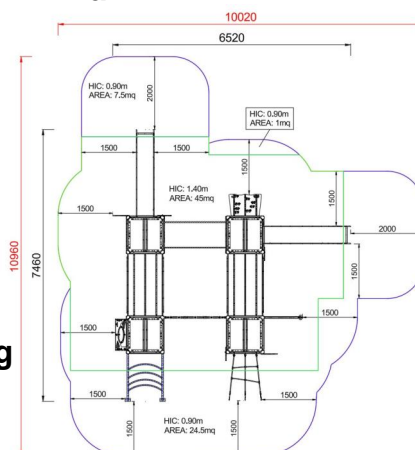

+AF104K_L_ALU
ROMA - LEAVES

Dimensions	Safety area	Impact area	Falling height HIC	Physical footprint	Number of users
8,3 x 10,5 cm	0 mq	140 cm	5,8 x 7 x 3,5 cm	30	

Characteristics

Age range

3-12

Materials

Manufacturer

Pozza 1865 S.R.L.

Country of manufacturing

ITALY

Plan

Picture