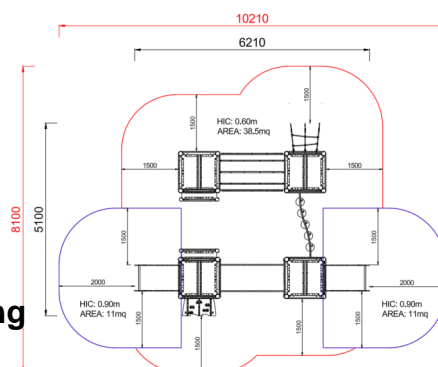

+AF104K.TT-17_P ROMA BABY WITH TUNNEL - PRIMITIV

Dimensions	Safety area	Impact area	Falling height HIC	Physical footprint	Number of users
10,3 x 8,1 m	0 mq	90 cm	6,3 x 5,1 x 3 m	25	

Characteristics

Age range

From 2 to 12 years

Materials

Made of chestnut or black locust tree, peeled, smoothed, and with a natural and colored finish.

Plan

Picture

Manufacturer

Pozza 1865 S.R.L.

Country of manufacturing

ITALY