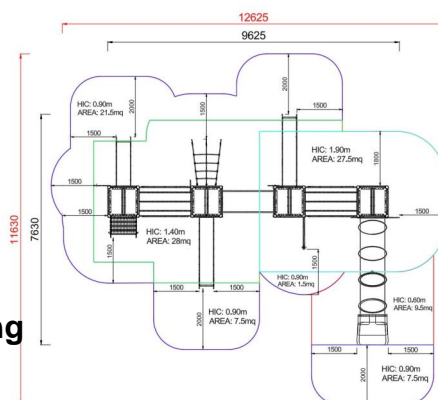

+AF104K.SW-19_L_ALU
RIVIERA - LEAVES

Dimensions	Safety area	Impact area	Falling height HIC	Physical footprint	Number of users
12,8 x 11,2 cm	0 mq	190 cm	9,8 x 7,2 x 4 cm	30	

Characteristics

Age range

3-12

Materials

Manufacturer

Pozza 1865 S.R.L.

Country of manufacturing

ITALY

Plan

Picture