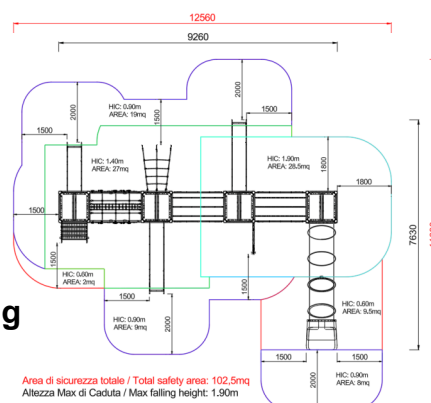

+AF104K.SW-19_C_ALU RIVIERA - COLORI

Dimensions	Safety area	Impact area	Falling height HIC	Physical footprint	Number of users
11,6 x 12,3 m	0 mq	190 cm	7,6 x 9,3 x 4 m	40	

Characteristics

Age range

3-12

Materials

Plan

Picture

Manufacturer

Pozza 1865 S.R.L.

Country of manufacturing

ITALY

Components list

xQ-9_ALU - NG Square tower without roof h90 cm

N. 1 h90 cm tower without roof made of 4 EN EV6060 anodized aluminium post with custom mold 9x9cm with rounded edges, minimum thickness 2,7mm. Central platform made of HDPE polyethylene with anti slip coating and painted and anodized steel brackets. All the fixing elements made of stainless steel

xS6-14_ALU - NG Shroud lift h140 cm

NR 1 Composed by climbing net in steel rope. Included by thrust bar