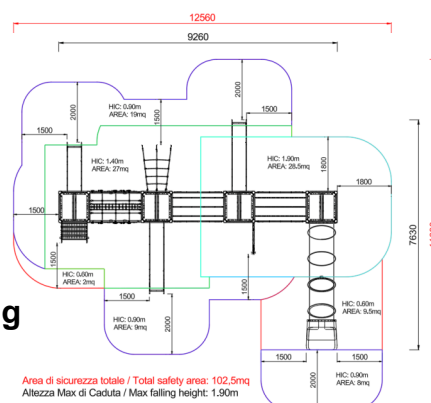

+AF104K.SW-19_C_ALU
RIVIERA - COLORI

Dimensions	Safety area	Impact area	Falling height HIC	Physical footprint	Number of users
11,6 x 12,3 m	0 mq	190 cm	7,6 x 9,3 x 4 m	40	

Characteristics

Age range

3-12

Materials

Plan

Picture

Manufacturer

Pozza 1865 S.R.L.

Country of manufacturing

ITALY

Components list

xQ-9_ALU - NG Square tower without roof h90 cm

N. 1 h90 cm tower without roof made of 4 EN EV6060 anodized aluminium post with custom mold 9x9cm with rounded edges, minimum thickness 2,7mm. Central platform made of HDPE polyethylene with anti slip coating and painted and anodized steel brackets. All the fixing elements made of stainless steel

xS6-14_ALU - NG Shroud lift h140 cm

NR 1 Composed by climbing net in steel rope. Included by thrust bar