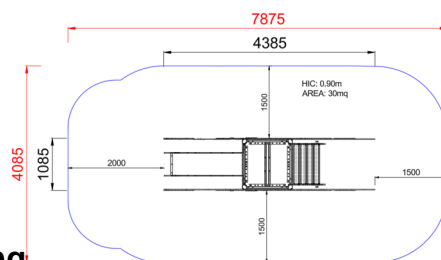

+S0800_P
PRIMITIVE T-REX SLIDE

Dimensions	Safety area	Impact area	Falling height HIC	Physical footprint	Number of users
8,3 x 4 m	0 mq	90 cm	4,8 x 1 x 4 m	2	

Characteristics

Age range

From 3 to 12 years

Materials

Made of chestnut or black locust tree, peeled, smoothed, and with a natural and colored finish.

Plan

Picture

Manufacturer

Pozza 1865 S.R.L.

Country of manufacturing

ITALY