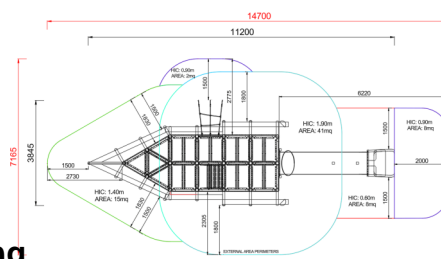

Plan

Picture

Manufacturer
Pozza 1865 S.R.L.

Country of manufacturing
ITALY