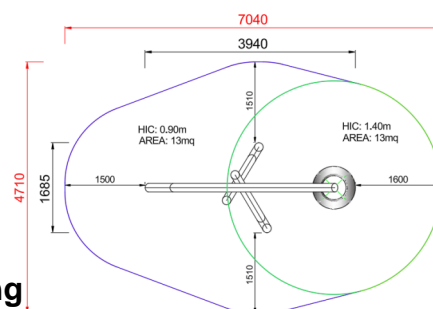

+BPS003_P PRIMITIV PENDULUM SWING

Dimensions	Safety area	Impact area	Falling height HIC	Physical footprint	Number of users
7,1 x 4,8 m	15 mq	140 cm	4 x 1,7 x 2 m	2	

Characteristics
stainless steel screws use under surveillance

Age range	Materials
From 3 to 12 years	chestnut wood Made of chestnut or black locust tree, peeled, smoothed, and with a natural and colored finish.

Plan

Picture

Manufacturer
Pozza 1865 S.R.L.

Country of manufacturing

Area di sicurezza totale / Total safety area: 26mq
Altezza Max di Caduta / Max falling height: 1.40m