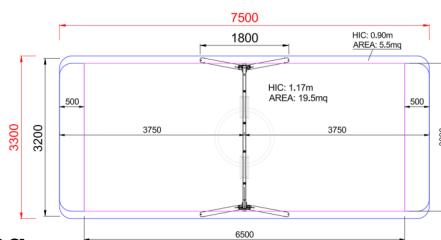

**+B0300.110\_P**  
**PRIMITIV MIXED SWING**

| Dimensions |  Safety area |  Impact area |  Falling height HIC |  Physical footprint |  Number of users |
|------------|---|---|--|--|---|
|            | 7,5 x 3,3 m   | 19.5 mq   | 117 cm   | 1,8 x 3,2 x 2,2 m  | 2   |

**Characteristics**

**Age range**

From 2 to 12 years

**Materials**

Made of chestnut or black locust tree, peeled, smoothed, and with a natural and colored finish.

**Plan**

Area di sicurezza totale / Total safety area: 25mq  
Altezza Max di Caduta / Max falling height: 1.17m