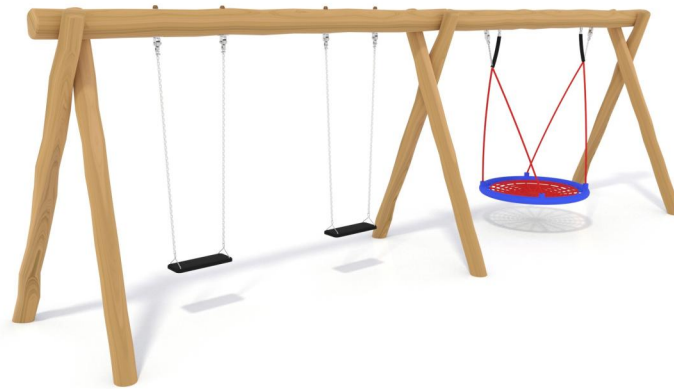

# +B0400.2\_P PRIMITIV DOUBLE NEST SWING

Dimensions	Safety area	Impact area	Falling height HIC	Physical footprint	Number of users
7,5 x 6,3 m	45 mq	117 cm	1,8 x 6,2 x 2,2 m	6	

## Materials

Made of chestnut or black locust tree, peeled, smoothed, and with a natural and colored finish.