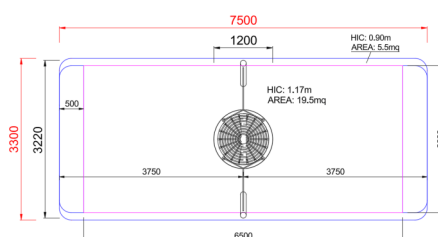

+BS001.B0400_P
PRIMITIV BASKET

Dimensions	Safety area	Impact area	Falling height HIC	Physical footprint	Number of users
	7,5 x 3,3 m	19.5 mq	117 cm	1,2 x 3,3 x 2,2 m	4

Characteristics

Age range

From 2 to 12 years

Materials

Made of chestnut or black locust tree, peeled, smoothed, and with a natural and colored finish.

Plan

Area di sicurezza totale / Total safety area: 25mq
Altezza Max di Caduta / Max falling height: 1.17m