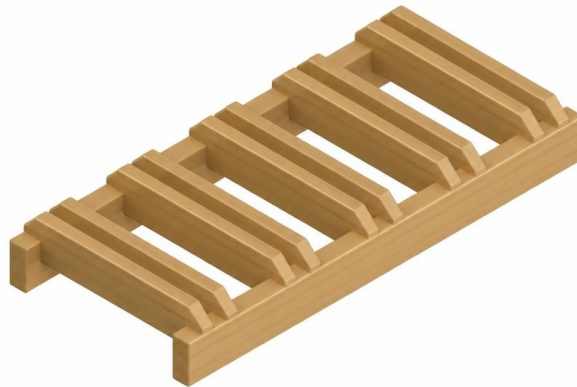

Q0500

PORTABICICLETTE ORIZZONTALE IN LEGNO

Dimensions

Safety area

250 x 80 cm

Impact area

0 mq

Falling height HIC

0 cm

Physical footprint

250 x 80 x 30 cm

Number of users

5

Characteristics

pine wood

5 anni
GARANZIA

Age range

Tutte le età

Materials

legno di pino

Made of CAM compliant wood.

Plan

Picture

Manufacturer