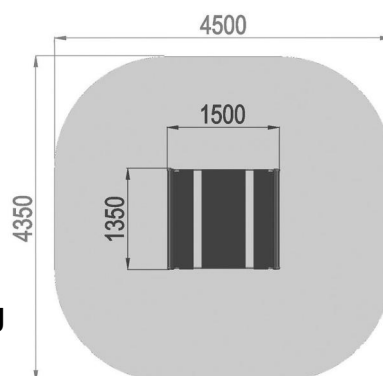

I0200
PIC NIC POLY

Dimensions		Safety area		Impact area		Falling height HIC		Physical footprint		Number of users
		450 x 435 cm		0 mq		0 cm		150 x 135 x 0 cm		6

Characteristics		stainless steel screws		hdpe		use under surveillance

Age range	Materials
Fino a 12 anni	Made of high density polyethylene.

Plan

Area di Sicurezza / Safety Area 18mq

Picture

Manufacturer
Pozza 1865 S.R.L.

Country of manufacturing