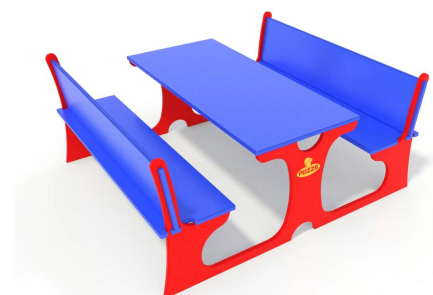

I0200
PIC NIC POLY

Dimensions		Safety area		Impact area		Falling height HIC		Physical footprint		Number of users
		450 x 435 cm		0 mq		0 cm		150 x 135 x 0 cm		6

Characteristics		stainless steel screws		hdpe		use under surveillance

Age range	Materials
Fino a 12 anni	Made of high density polyethylene.

Plan

Area di Sicurezza / Safety Area 18mq

Picture

Manufacturer
Pozza 1865 S.R.L.

Country of manufacturing