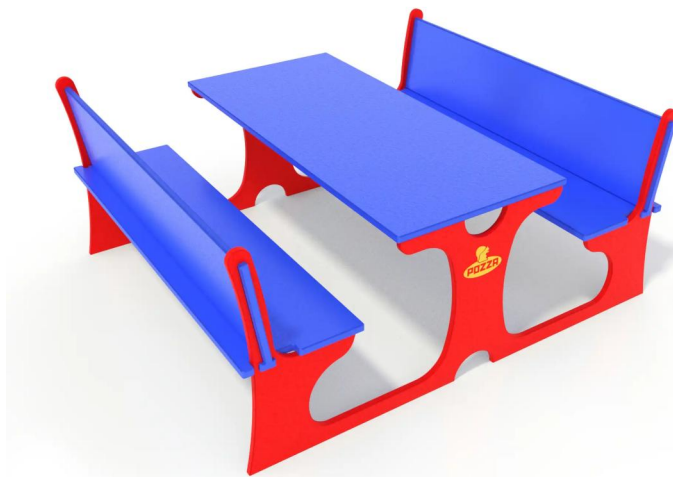

I0200
PIC NIC POLY

Dimensions		Safety area		Impact area		Falling height HIC		Physical footprint		Number of users
		450 x 435 cm		0 mq		0 cm		150 x 135 x 0 cm		6

Characteristics		stainless steel screws		hdpe		use under surveillance

Age range	Materials
Fino a 12 anni	Made of high density polyethylene.

Plan

Area di Sicurezza / Safety Area 18mq

Picture

Manufacturer
Pozza 1865 S.R.L.

Country of manufacturing