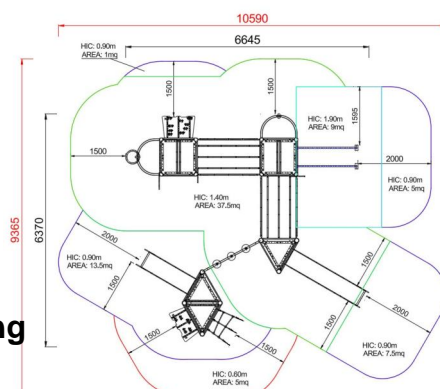

+AF623_L_ALU
PIACENZA - LEAVES

Dimensions	Safety area	Impact area	Falling height HIC	Physical footprint	Number of users
10 x 10,6 cm	0 mq	140 cm	7 x 7,1 x 3,5 cm	30	

Characteristics

Age range

3-12

Materials

Manufacturer

Pozza 1865 S.R.L.

Country of manufacturing

ITALY

Plan

Area di sicurezza totale / Total safety area: 78mq
Altezza Max di Caduta / Max falling height: 1.90m

Picture