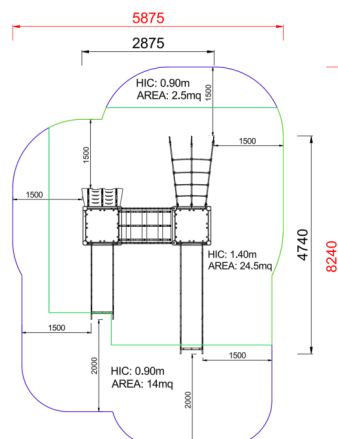

AE102.SVPX-9PRIMITIV PESCA PRIMITIV EASY CON SCIVOLI

Dimensions	Safety area	Impact area	Falling height HIC	Physical footprint	Number of users
740 x 580 cm	22 mq	140 cm	400 x 285 x 0 cm	13	

Characteristics

5 anni
GARANZIA

Age range

Fino a 12 anni

Materials

Made of chestnut or black locust tree, peeled, smoothed, and with a natural and colored finish.

Manufacturer

Pozza 1865 S.R.L.

Country of manufacturing

ITALY

Plan

Picture