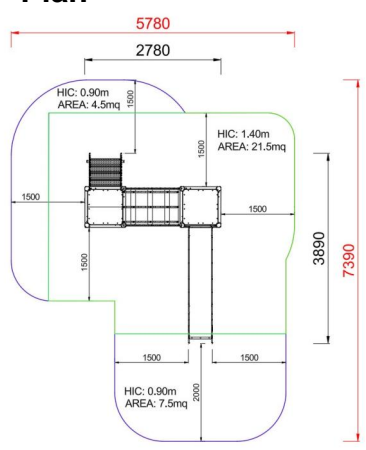

+AE102_ALU
PESCA - EASY

Dimensions	Safety area	Impact area	Falling height HIC	Physical footprint	Number of users
	5,8 x 7,4 m	24 mq	140 cm	2,8 x 3,9 x 3,3 m	6

Characteristics

Age range

3-12

Materials

Manufacturer

Pozza 1865 S.R.L.

Country of manufacturing

Plan

Picture

Area di sicurezza totale / Total safety area: 33,5mq
Altezza Max di Caduta / Max falling height: 1,40m

Components list

xABACOGT-01_E_ALU - NG OXO Panel Easy

xQT4-9_E_ALU - NG Square tower h90 cm style Easy

NR 1 Composed by 4 posts having a 9 x 9 cm section by aluminium, 1 square platform placed at a height of 90 cm. Coloured polyethylene gable roof.

xSCL2-9_E_ALU - NG Climbing Platform h90 cm Easy

NR 1 .

xSVPX-14_E_ALU - NG Straight slide h140 cm Easy

NR 1 Easy slide with lateral sides made of polyethylene and stainless steel slide certified according to the existing rules; starting platform height 140 cm; provided with a transversal bar.