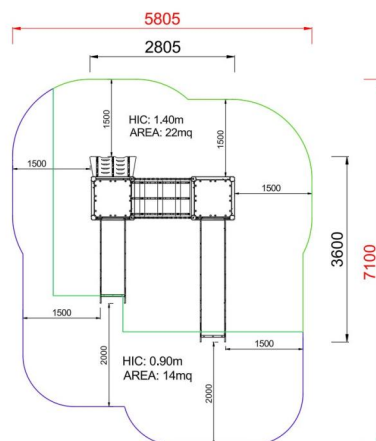

+AE102.EQ-9_ALU

PESCA CON TORRE SENZA TETTO - EASY

Dimensions	Safety area	Impact area	Falling height HIC	Physical footprint	Number of users
5,9 x 7,1 cm	24.5 mq	140 cm	2,9 x 3,6 x 2,8 cm	7	

Characteristics

Age range

3-12

Materials

Manufacturer

Pozza 1865 S.R.L.

Country of manufacturing

ITALY

Plan

Picture