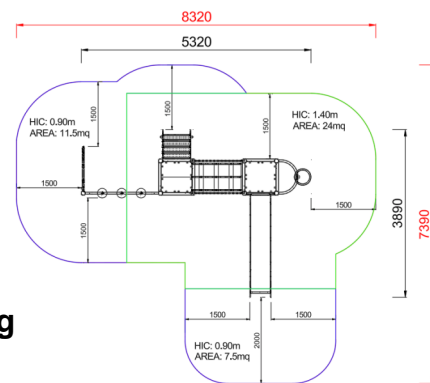

+AE102P.PS-14_ALU

PESCA CON SPIRALE E PALESTRA - EASY

Dimensions	Safety area	Impact area	Falling height HIC	Physical footprint	Number of users
8,4 x 7,4 m	26.5 mq	140 cm	5,4 x 3,9 x 3,3 m	7	

Characteristics	hdpe	stainless steel screws	use under surveillance

Age range	Materials	Made of EN EV6060 anodized aluminium 9x9cm custom mold with rounded edges, minimum thickness 2,7mm
3-12		

Plan

Picture

Manufacturer
Pozza 1865 S.R.L.

Country of manufacturing
ITALY

Area di sicurezza totale / Total safety area: 43mq
Altezza Max di Caduta / Max falling height: 1.40m

xQ-14_E_ALU - NG Square tower h140 cm without roof Easy

NR 1 Composed of 4 posts having a 9 x 9 cm section aluminium, 1 square platform placed at a height of 140 cm.

xQT12-9_E_ALU - NG Easy Square tower h90 cm

xSVPX-14_E_ALU - NG Straight slide h140 cm Easy

NR 1 Easy slide with lateral sides made of polyethylene and stainless steel slide certified according to the existing rules; starting platform height 140 cm; provided with a transversal bar.