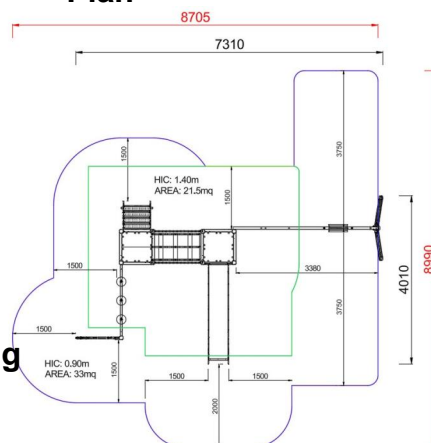

+AE102AP_ALU

PESCA CON ALTALENA E PALESTRA - EASY

Dimensions

Safety area

8,8 x 9 cm

Impact area

24 mq

Falling height HIC

140 cm

Physical footprint

7,4 x 4,1 x 3,3 cm

Number of users

15

Characteristics

Age range

3-12

Materials

Manufacturer

Pozza 1865 S.R.L.

Country of manufacturing

ITALY

Plan

Picture

Area di sicurezza totale / Total safety area: 54.5mq
Altezza Max di Caduta / Max falling height: 1.40m

xSVPX-14_E_ALU - NG Straight slide h140 cm Easy

NR 1 Easy slide with lateral sides made of polyethylene and stainless steel slide certified according to the existing rules; starting platform height 140 cm; provided with a transversal bar.