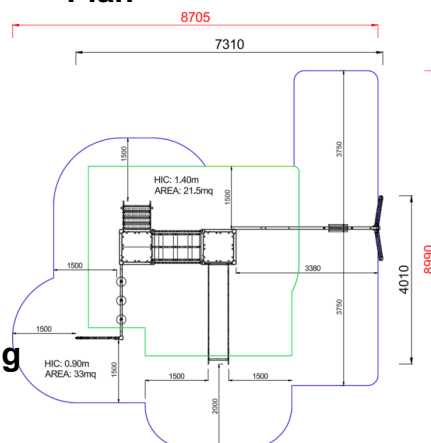

+AE102AP_ALU

PESCA CON ALTALENA E PALESTRA - EASY

Dimensions

Safety area

8,8 x 9 m

Impact area

24 mq

Falling height HIC

140 cm

Physical footprint

7,4 x 4,1 x 3,3 m

Number of users

15

Characteristics

hdpe

stainless steel screws

use under surveillance

Age range

3-12

Materials

anodised aluminium

Made of EN EV6060 anodized aluminium 9x9cm custom mold with rounded edges, minimum thickness 2,7mm

Plan

Picture

Manufacturer

Pozza 1865 S.R.L.

Country of manufacturing

ITALY

Area di sicurezza totale / Total safety area: 54.5mq
Altezza Max di Caduta / Max falling height: 1.40m