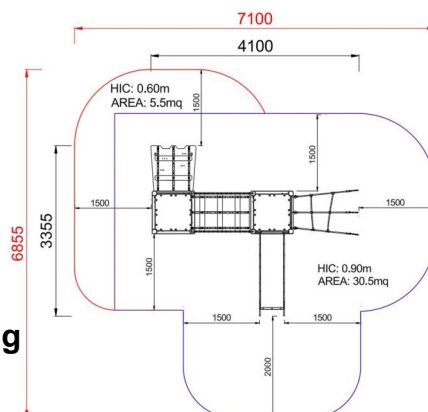

+AE102B_ALU
PESCA BABY - EASY

Dimensions	Safety area	Impact area	Falling height HIC	Physical footprint	Number of users
	7,1 x 6,9 cm	33.5 mq	90 cm	41 x 3,4 x 2,8 cm	7

Characteristics

Age range

3-12

Materials

Manufacturer

Pozza 1865 S.R.L.

Country of manufacturing

ITALY

Plan

Picture