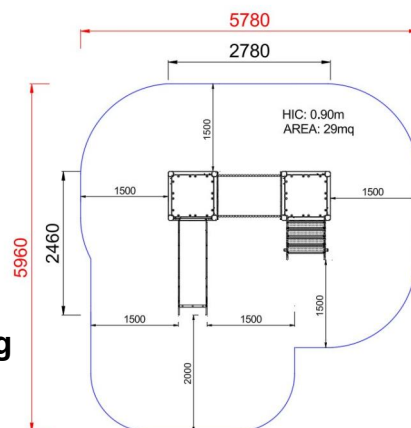

+AE102B.TT-17_ALU
PESCA BABY CON TUNNEL - EASY

Dimensions	Safety area	Impact area	Falling height HIC	Physical footprint	Number of users
	5,8 x 6 m	32 mq	90 cm	2,8 x 2,5 x 2,8 m	7

Characteristics	hdpe	stainless steel screws	use under surveillance

Age range	Materials	Made of EN EV6060 anodized aluminium 9x9cm custom mold with rounded edges, minimum thickness 2,7mm
3-12		

Plan

Picture

Manufacturer
Pozza 1865 S.R.L.

Country of manufacturing