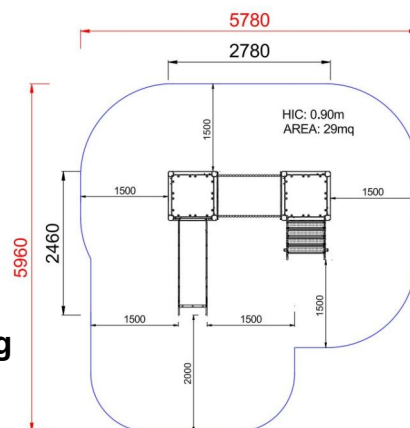

+AE102B.TT-17_ALU
PESCA BABY CON TUNNEL - EASY

Dimensions	Safety area	Impact area	Falling height HIC	Physical footprint	Number of users
	5,8 x 6 cm	32 mq	90 cm	2,8 x 2,5 x 2,8 cm	7

Characteristics

Age range

3-12

Materials

Manufacturer

Pozza 1865 S.R.L.

Country of manufacturing

ITALY

Plan

Picture