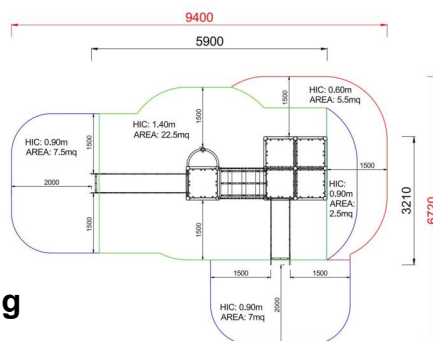

Materials

Plan