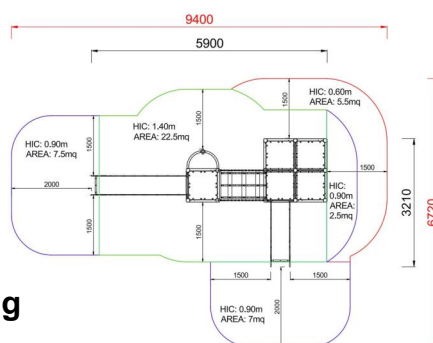

+AE100.S4-14_ALU
PESCA BABY CON SCALA A PIOLI - EASY

Dimensions	Safety area	Impact area	Falling height HIC	Physical footprint	Number of users
9,4 x 6,8 m	25 mq	140 cm	5,9 x 3,3 x 3,3 m	12	

Characteristics	hdpe	stainless steel screws	use under surveillance

Age range	Materials	Made of EN EV6060 anodized aluminium 9x9cm custom mold with rounded edges, minimum thickness 2,7mm
3-12	 anodised aluminium	

Plan

Picture

Manufacturer
Pozza 1865 S.R.L.

Country of manufacturing
ITALY