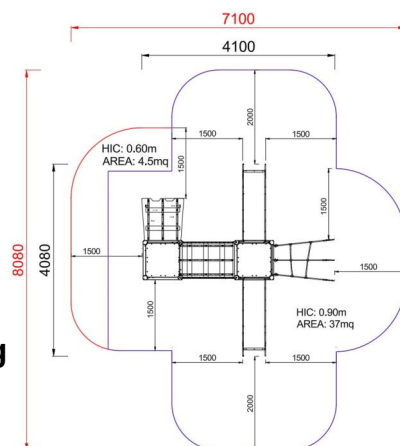

Country of manufacturing

Plan