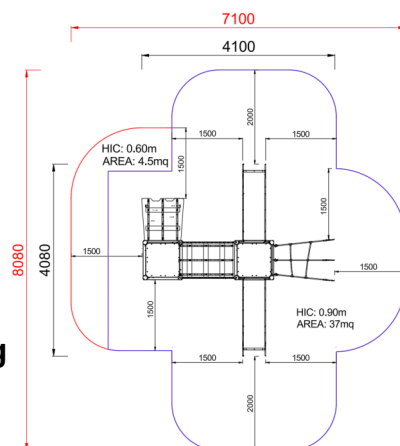

+AE102B.POLY100_ALU
PESCA BABY CON 2 SCIVOLI - EASY

Dimensions	Safety area	Impact area	Falling height HIC	Physical footprint	Number of users
	7,1 x 8,1 m	41 mq	90 cm	4,1 x 4,1 x 2,8 m	7

Characteristics	hdpe	stainless steel screws	use under surveillance

Age range	Materials	Made of EN EV6060 anodized aluminium 9x9cm custom mold with rounded edges, minimum thickness 2,7mm
3-12	anodised aluminium	

Plan

Picture

Manufacturer
 Pozza 1865 S.R.L.

Country of manufacturing
 ITALY

NR 1 Walkway made of impregnated wood, with polyethylene parapets

xQ-4_E_ALU - NG Square tower h 40 cm Easy (without roof)

NR 1 Composed of 4 posts having a 9 x 9 cm section aluminium, 1 square platform placed at a height of 90 cm.

xQT4-9_E_ALU - NG Square tower h90 cm style Easy

NR 1 Composed by 4 posts having a 9 x 9 cm section by aluminium, 1 square platform placed at a height of 90 cm. Coloured polyethylene gable roof.

xS6-9_E_ALU - NG Shroud lift h90 cm Easy