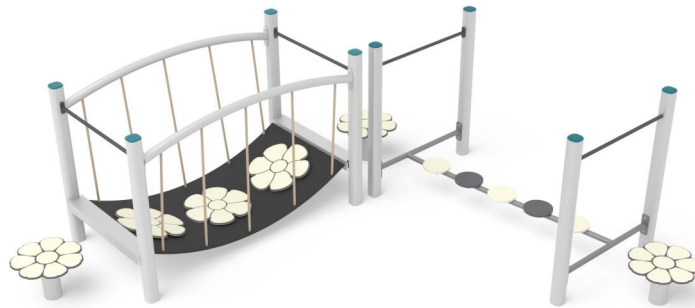

+U0100B.PD-6_ALU
PERCORSO STEP BABY FANTASY

Dimensions	Safety area	Impact area	Falling height HIC	Physical footprint	Number of users
	7,5 x 5,5 m	0 mq	60 cm	4,5 x 2,5 x 1,3 m	15

Characteristics

Age range

Da 2 a 12 anni

Materials

Made of EN EV6060 anodized aluminium 9x9cm custom mold with rounded edges, minimum thickness 2,7mm

Plan

Picture

Manufacturer

Pozza 1865 S.R.L.

Country of manufacturing

ITALY

Area di sicurezza totale / Total safety area: 30.5mq
Altezza Max di Caduta / Max falling height: 0.60m