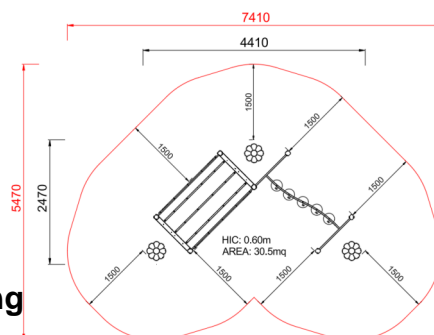

+U0100B.PD-6_ALU
PERCORSO STEP BABY FANTASY

Dimensions	Safety area	Impact area	Falling height HIC	Physical footprint	Number of users
	7,5 x 5,5 m	0 mq	60 cm	4,5 x 2,5 x 1,3 m	15

Characteristics

Age range

Da 2 a 12 anni

Materials

Made of EN EV6060 anodized aluminium 9x9cm custom mold with rounded edges, minimum thickness 2,7mm

Plan

Picture

Manufacturer

Pozza 1865 S.R.L.

Country of manufacturing

ITALY

Area di sicurezza totale / Total safety area: 30.5mq
Altezza Max di Caduta / Max falling height: 0.60m