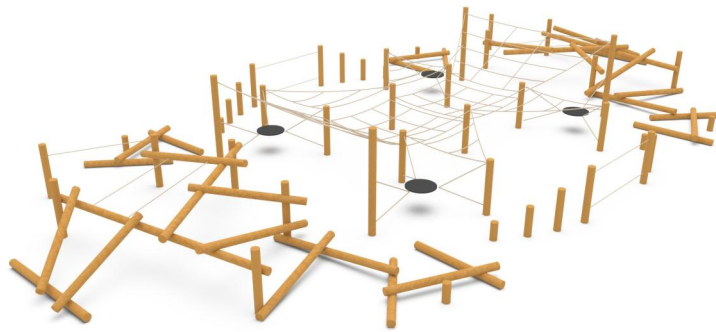

+U0100.PAL-10_P
PERCORSO FUNI

Dimensions	Safety area	Impact area	Falling height HIC	Physical footprint	Number of users
	19,2 x 11,4 m	87.5 mq	190 cm	16,2 x 8,4 x 1,7 m	35

Characteristics

Age range

Da 3 a 12 anni

Materials

Made of chestnut or black locust tree, peeled, smoothed, and with a natural and colored finish.