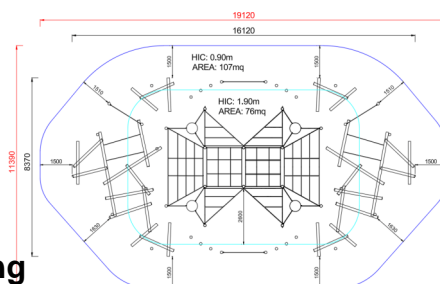

+U0100.PAL-10_P
PERCORSO FUNI

Dimensions	Safety area	Impact area	Falling height HIC	Physical footprint	Number of users
	19,2 x 11,4 m	87.5 mq	190 cm	16,2 x 8,4 x 1,7 m	35

Characteristics

Age range

Da 3 a 12 anni

Materials

Made of chestnut or black locust tree, peeled, smoothed, and with a natural and colored finish.

Plan

Picture

Manufacturer

Pozza 1865 S.R.L.

Country of manufacturing