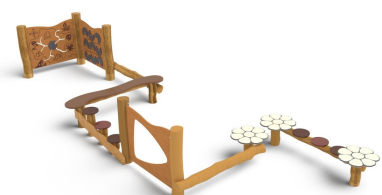

Picture

Manufacturer

Pozza 1865 S.R.L.

Country of manufacturing

ITALY