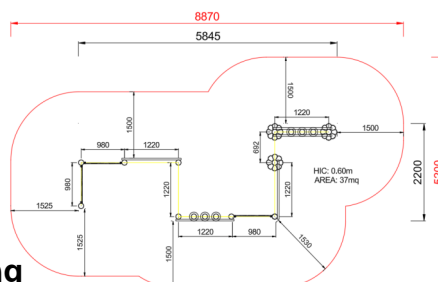

+U0100.BV-4_P PERCORSO FANTASY 2

Dimensions	Safety area	Impact area	Falling height HIC	Physical footprint	Number of users
8,9 x 5,2 m	0 mq	60 cm	5,9 x 2,2 x 1 m	15	

Characteristics

Age range

Da 3 a 12 anni

Materials

Made of chestnut or black locust tree, peeled, smoothed, and with a natural and colored finish.

Plan

Picture

Manufacturer

Pozza 1865 S.R.L.

Country of manufacturing

ITALY