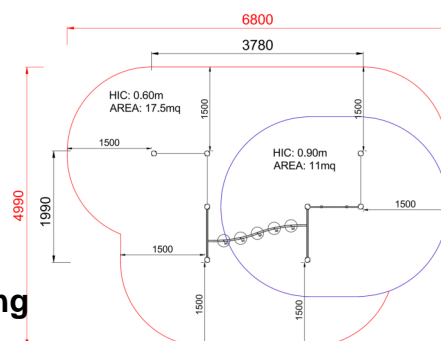

+U0100.BV-4_ALU
PERCORSO FANTASY

Dimensions	Safety area	Impact area	Falling height HIC	Physical footprint	Number of users
6,8 x 5 m	0 mq	90 cm	3,8 x 2 x 1 m	15	

Characteristics

Age range

Da 2 a 12 anni

Materials

Made of EN EV6060 anodized aluminium 9x9cm custom mold with rounded edges, minimum thickness 2,7mm

Plan

Picture

Manufacturer

Pozza 1865 S.R.L.

Country of manufacturing

ITALY

Area di sicurezza totale / Total safety area: 28.5mq
Altezza Max di Caduta / Max falling height: 0.90m