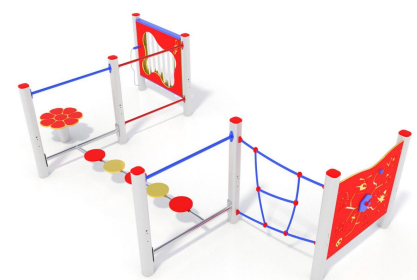

Characteristics

Age range

Fino a 12 anni

Materials

legno di pino

Made of CAM compliant wood.

Plan

Area di Sicurezza / Safety area 29mq
Altezza max di Caduta / Max falling height 0.30m

Picture

Manufacturer

Pozza 1865 S.R.L.

Country of manufacturing

ITALY

Components list

GT-06 - Step Flower

NR 1 Polyethylene flower supported by a galvanized steel bean

PAL-05b - Ground gym baby

NR 1 GROUND GYM BABY

BV-4 - Activity panel

NR 1 Made of colored polyethylene, sandwich type, with flow lanes, rotating disk and central knob

RETEPAL595x950 - RETE

PALESTRA-1

NR 1 RETE PALESTRA DIMENSIONI
595 X 950

BV-7 - Music panel

NR 1 Polyethylene music panel with Steel tubes and a rubber hammer to play music on