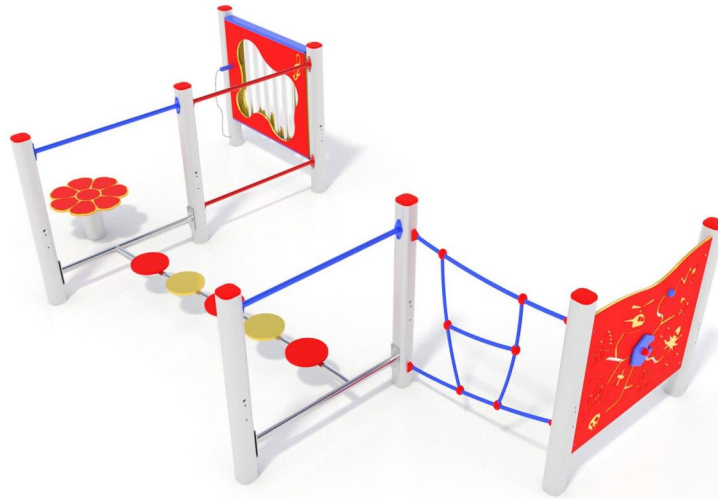

U0100.BV-4
PERCORSO FANTASY

| Dimensions | | Safety area | | Impact area | | Falling height HIC | | Physical footprint | | Number of users |
|------------|--|--------------|--|-------------|--|--------------------|--|--------------------|--|-----------------|
| | | 677 x 498 cm | | 0 mq | | 90 cm | | 380 x 200 x 150 cm | | 8 |

Characteristics

Age range

Fino a 12 anni

Materials

legno di pino

Made of CAM compliant wood.

Plan

Area di Sicurezza / Safety area 29mq
Altezza max di Caduta / Max falling height 0.30m

PAL-05b - Ground gym baby

NR 1 GROUND GYM BABY

BV-4 - Activity panel

NR 1 Made of colored polyethylene, sandwich type, with flow lanes, rotating disk and central knob

RETEPAL595x950 - RETE

PALESTRA-1

NR 1 RETE PALESTRA DIMENSIONI
595 X 950

BV-7 - Music panel

NR 1 Polyethylene music panel with Steel tubes and a rubber hammer to play music on