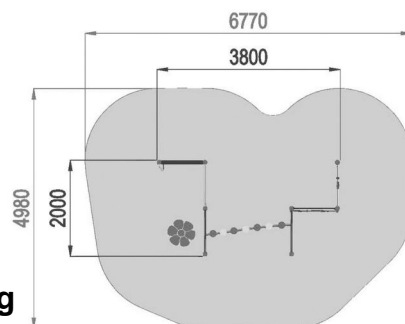

U0100.BV-4
PERCORSO FANTASY

| Dimensions | | Safety area | | Impact area | | Falling height HIC | | Physical footprint | | Number of users |
|------------|--|--------------|--|-------------|--|--------------------|--|--------------------|--|-----------------|
| | | 677 x 498 cm | | 0 mq | | 90 cm | | 380 x 200 x 150 cm | | 8 |

Characteristics

Age range

Fino a 12 anni

Materials

legno di pino

Made of CAM compliant wood.

Plan

Area di Sicurezza / Safety area 29mq
Altezza max di Caduta / Max falling height 0.30m

PAL-05b - Ground gym baby

NR 1 GROUND GYM BABY

BV-4 - Activity panel

NR 1 Made of colored polyethylene, sandwich type, with flow lanes, rotating disk and central knob

RETEPAL595x950 - RETE

PALESTRA-1

NR 1 RETE PALESTRA DIMENSIONI
595 X 950