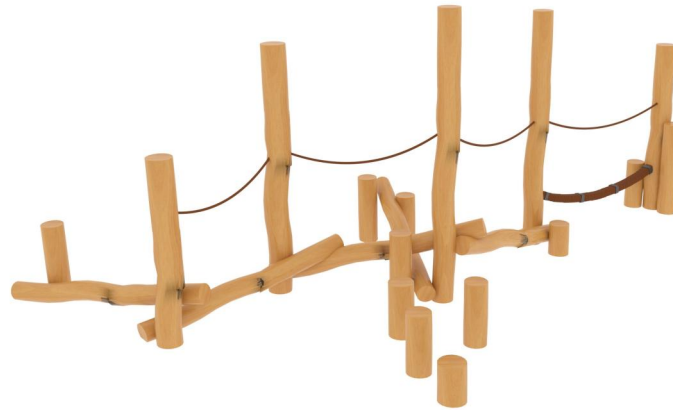

# +U0100.GT-06\_P PERCORSO EQUILIBRIO STEP

Dimensions	Safety area	Impact area	Falling height HIC	Physical footprint	Number of users
8,7 x 5,5 m	0 mq	90 cm	5,6 x 2,5 x 0,4 m	15	

## Materials

Made of chestnut or black locust tree, peeled, smoothed, and with a natural and colored finish.