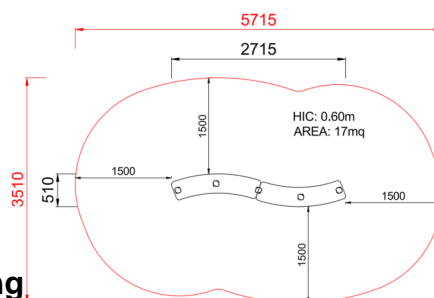

+PV21_ALU
PERCORSO EQUILIBRIO

Dimensions	Safety area	Impact area	Falling height HIC	Physical footprint	Number of users
5,8 x 3,6 m	0 mq	60 cm	2,8 x 0,6 x 0,5 m	8	

Characteristics

Age range

Da 2 a 12 anni

Materials

Made of EN EV6060 anodized aluminium 9x9cm custom mold with rounded edges, minimum thickness 2,7mm

Plan

Picture

Manufacturer

Pozza 1865 S.R.L.

Country of manufacturing

ITALY

Area di sicurezza totale / Total safety area: 17mq
Altezza Max di Caduta / Max falling height: 0.60m