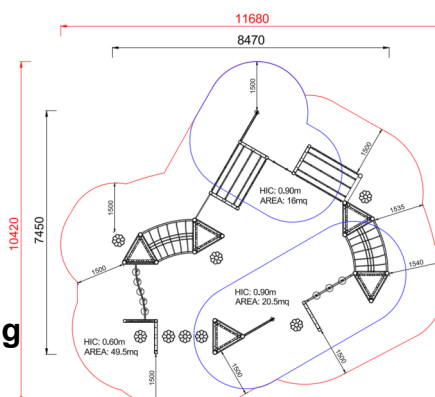

# +U0100.PAL-01\_ALU PERCORSO EQUILIBRIO

Dimensions	Safety area	Impact area	Falling height HIC	Physical footprint	Number of users
11,7 x 10,5 m	0 mq	90 cm	8,5 x 7,5 x 2,5 m	25	

## Materials

Made of EN EV6060 anodized aluminium 9x9cm custom mold with rounded edges, minimum thickness 2,7mm

## Plan

## Country of manufacturing

ITALY

Area di sicurezza totale / Total safety area: 86mq  
Altezza Max di Caduta / Max falling height: 0.90m