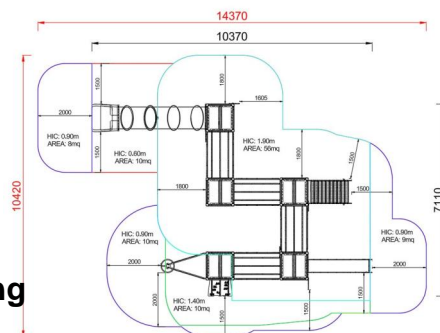

Materials

Plan