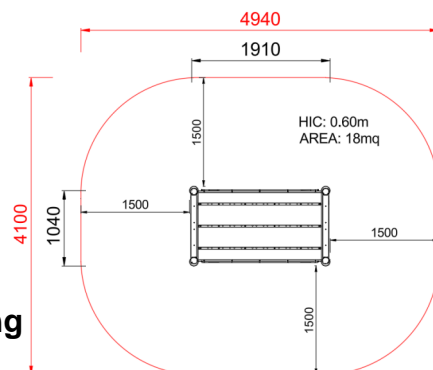

+U0100_P
PASSERELLA OSCILLANTE

Dimensions	Safety area	Impact area	Falling height HIC	Physical footprint	Number of users
5 x 4,1 m	0 mq	60 cm	2 x 1,1 x 1 m	5	

Characteristics

Age range

Da 2 a 12 anni

Materials

Made of chestnut or black locust tree, peeled, smoothed, and with a natural and colored finish.

Plan

Picture

Manufacturer

Pozza 1865 S.R.L.

Country of manufacturing

ITALY

Area di sicurezza totale / Total safety area: 18mq
Altezza Max di Caduta / Max falling height: 0.60m