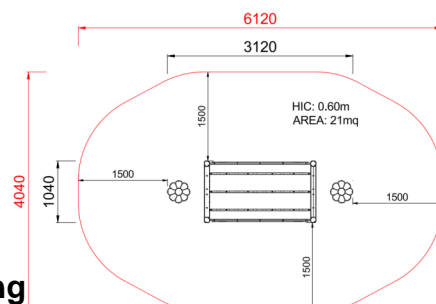

+U0100.PD-5_ALU
PASSERELLA OSCILLANTE

Dimensions	Safety area	Impact area	Falling height HIC	Physical footprint	Number of users
6,2 x 4,1 m	0 mq	60 cm	3,2 x 1,1 x 1,3 m	5	

Characteristics

Age range

Da 2 a 12 anni

Materials

Made of EN EV6060 anodized aluminium 9x9cm custom mold with rounded edges, minimum thickness 2,7mm

Plan

Picture

Manufacturer

Pozza 1865 S.R.L.

Country of manufacturing

Area di sicurezza totale / Total safety area: 21mq
Altezza Max di Caduta / Max falling height: 0.60m