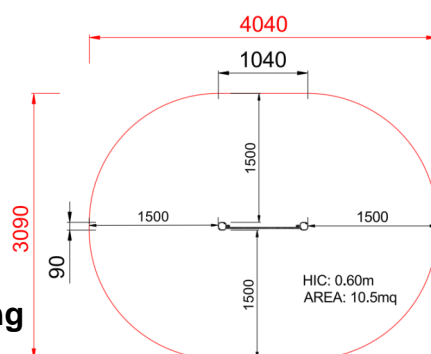

**+U0600-T\_ALU**  
**PANNELLO TRIS**

Dimensions	Safety area	Impact area	Falling height HIC	Physical footprint	Number of users
	4,1 x 3,1 m	0 mq	60 cm	1,1 x 0,9 x 0,8 m	2

**Characteristics**

**Age range**

Da 2 a 12 anni

**Materials**

Made of EN EV6060 anodized aluminium 9x9cm custom mold with rounded edges, minimum thickness 2,7mm

**Plan**

**Picture**

**Manufacturer**

Pozza 1865 S.R.L.

**Country of manufacturing**

ITALY

Area di sicurezza totale / Total safety area: 10.5mq  
Altezza Max di Caduta / Max falling height: 0.60m