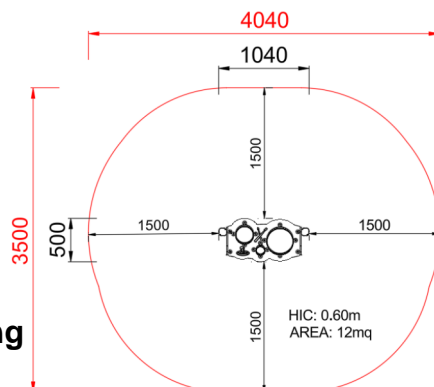

**+U0600L.BV-4.2\_ALU**  
**PANNELLO TAMBURO**

Dimensions	Safety area	Impact area	Falling height HIC	Physical footprint	Number of users
4,1 x 3,5 m	0 mq	60 cm	1,1 x 0,5 x 0,8 m	2	

**Characteristics**

**Age range**

Da 2 a 12 anni

**Materials**

Made of EN EV6060 anodized aluminium 9x9cm custom mold with rounded edges, minimum thickness 2,7mm

**Plan**

**Picture**

**Manufacturer**

Pozza 1865 S.R.L.

**Country of manufacturing**

ITALY

Area di sicurezza totale / Total safety area: 12mq  
Altezza Max di Caduta / Max falling height: 0.60m