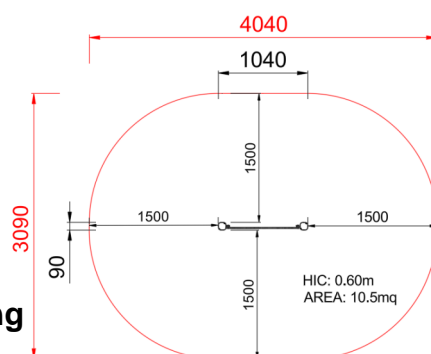

**+U0600.S\_ALU**  
**PANNELLO SPECCHIO**

Dimensions	Safety area	Impact area	Falling height HIC	Physical footprint	Number of users
4,1 x 3,1 m	0 mq	60 cm	1,1 x 0,1 x 0,8 m	2	

**Characteristics**

**Age range**

Da 2 a 12 anni

**Materials**

Made of EN EV6060 anodized aluminium 9x9cm custom mold with rounded edges, minimum thickness 2,7mm

**Plan**

**Picture**

**Manufacturer**

Pozza 1865 S.R.L.

**Country of manufacturing**

ITALY

Area di sicurezza totale / Total safety area: 10.5mq  
Altezza Max di Caduta / Max falling height: 0.60m