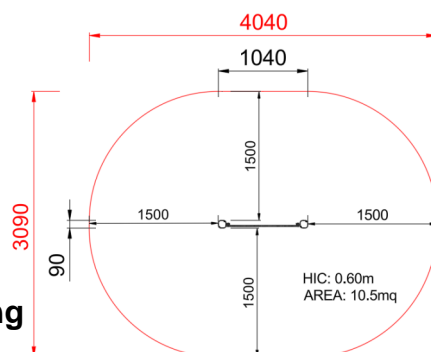

+U0600.S_ALU
PANNELLO SPECCHIO

Dimensions	Safety area	Impact area	Falling height HIC	Physical footprint	Number of users
4,1 x 3,1 m	0 mq	60 cm	1,1 x 0,1 x 0,8 m	2	

Characteristics

Age range

Da 2 a 12 anni

Materials

Made of EN EV6060 anodized aluminium 9x9cm custom mold with rounded edges, minimum thickness 2,7mm

Plan

Picture

Manufacturer

Pozza 1865 S.R.L.

Country of manufacturing

ITALY

Area di sicurezza totale / Total safety area: 10.5mq
Altezza Max di Caduta / Max falling height: 0.60m