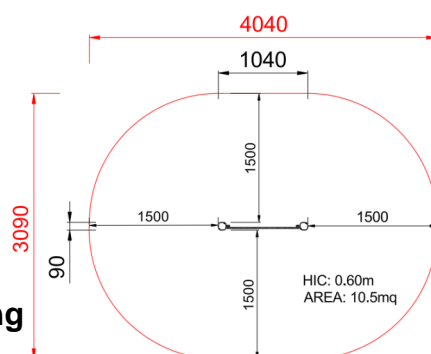

+ABACOU0400.P-7_ALU
PANNELLO PINBALL

Dimensions	Safety area	Impact area	Falling height HIC	Physical footprint	Number of users
	4,1 x 3,1 m	0 mq	60 cm	1,1 x 0,9 x 0,8 m	2

Characteristics

Age range

Da 2 a 12 anni

Materials

Made of EN EV6060 anodized aluminium 9x9cm custom mold with rounded edges, minimum thickness 2,7mm

Plan

Picture

Manufacturer

Pozza 1865 S.R.L.

Country of manufacturing

ITALY

Area di sicurezza totale / Total safety area: 10.5mq
Altezza Max di Caduta / Max falling height: 0.60m