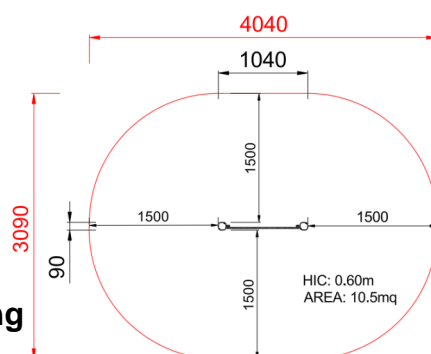

+ABACOU0400.P-7_ALU
PANNELLO PINBALL

Dimensions	Safety area	Impact area	Falling height HIC	Physical footprint	Number of users
4,1 x 3,1 m	0 mq	60 cm	1,1 x 0,9 x 0,8 m	2	

Characteristics

Age range

Da 2 a 12 anni

Materials

Made of EN EV6060 anodized aluminium 9x9cm custom mold with rounded edges, minimum thickness 2,7mm

Plan

Picture

Manufacturer

Pozza 1865 S.R.L.

Country of manufacturing

ITALY

Area di sicurezza totale / Total safety area: 10.5mq
Altezza Max di Caduta / Max falling height: 0.60m

Components list

xG_90X90_00-60_ALU - NG Leg 90x90
from 00 60
N. 2 .