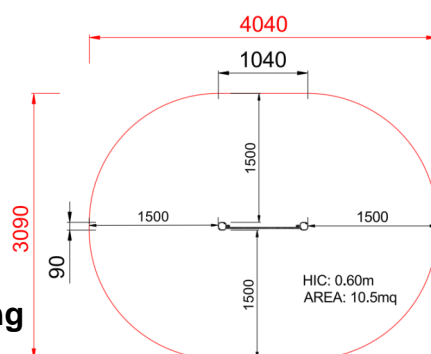

**+U0600-N\_ALU**  
**PANNELLO NUMERI**

Dimensions	 Safety area	 Impact area	 Falling height HIC	 Physical footprint	 Number of users
	4,1 x 3,1 m	0 mq	60 cm	1,1 x 0,9 x 0,8 m	2

**Characteristics**

**Age range**

Da 2 a 12 anni

**Materials**

Made of EN EV6060 anodized aluminium 9x9cm custom mold with rounded edges, minimum thickness 2,7mm

**Plan**

**Picture**

**Manufacturer**

Pozza 1865 S.R.L.

**Country of manufacturing**

ITALY

Area di sicurezza totale / Total safety area: 10.5mq  
Altezza Max di Caduta / Max falling height: 0.60m