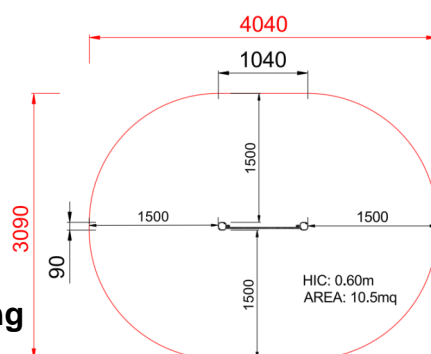

+U0600-N_ALU PANNELLO NUMERI

Dimensions	Safety area	Impact area	Falling height HIC	Physical footprint	Number of users
	4,1 x 3,1 m	0 mq	60 cm	1,1 x 0,9 x 0,8 m	2

Characteristics

Age range

Da 2 a 12 anni

Materials

Made of EN EV6060 anodized aluminium 9x9cm custom mold with rounded edges, minimum thickness 2,7mm

Plan

Picture

Manufacturer

Pozza 1865 S.R.L.

Country of manufacturing

ITALY

Area di sicurezza totale / Total safety area: 10.5mq
Altezza Max di Caduta / Max falling height: 0.60m