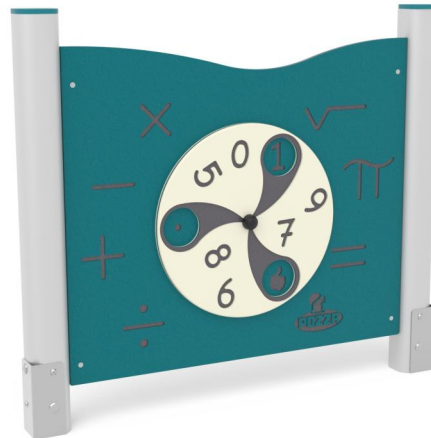

**+U0600-N\_ALU**  
**PANNELLO NUMERI**

Dimensions	 Safety area	 Impact area	 Falling height HIC	 Physical footprint	 Number of users
	4,1 x 3,1 m	0 mq	60 cm	1,1 x 0,9 x 0,8 m	2

**Characteristics**

**Age range**

Da 2 a 12 anni

**Materials**

Made of EN EV6060 anodized aluminium 9x9cm custom mold with rounded edges, minimum thickness 2,7mm

**Plan**

**Picture**

**Manufacturer**

Pozza 1865 S.R.L.

**Country of manufacturing**

## Components list

**xABACOU0600-N\_ALU - NG Panel  
with numbers-1 Fantasy**

N. 1 Made of colored polyethylene,  
sandwich type, with central rotating disk.

**xG\_90X90\_00-60\_ALU - NG Leg 90x90  
from 00 60**