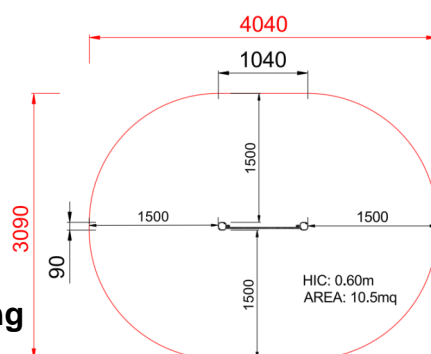

+U0600.L.BV-4_ALU
PANNELLO MUSICALE

Dimensions	Safety area	Impact area	Falling height HIC	Physical footprint	Number of users
4,1 x 3,1 m	0 mq	60 cm	1,1 x 0,9 x 0,8 m	3	

Characteristics

Age range

Da 2 a 12 anni

Materials

Made of EN EV6060 anodized aluminium 9x9cm custom mold with rounded edges, minimum thickness 2,7mm

Plan

Picture

Manufacturer

Pozza 1865 S.R.L.

Country of manufacturing

ITALY

Area di sicurezza totale / Total safety area: 10.5mq
Altezza Max di Caduta / Max falling height: 0.60m