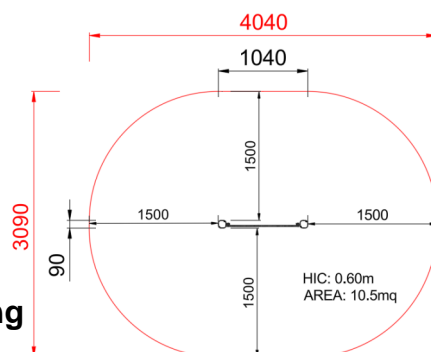

**+U0600.L.BV-4\_ALU**  
**PANNELLO MUSICALE**

Dimensions	Safety area	Impact area	Falling height HIC	Physical footprint	Number of users
4,1 x 3,1 m	0 mq	60 cm	1,1 x 0,9 x 0,8 m	3	

**Characteristics**

**Age range**

Da 2 a 12 anni

**Materials**

Made of EN EV6060 anodized aluminium 9x9cm custom mold with rounded edges, minimum thickness 2,7mm

**Plan**

**Picture**

**Manufacturer**

Pozza 1865 S.R.L.

**Country of manufacturing**

ITALY

Area di sicurezza totale / Total safety area: 10.5mq  
Altezza Max di Caduta / Max falling height: 0.60m

### **xG\_90X90\_00-60\_ALU - NG Leg 90x90 from 00 60**

N. 2 .