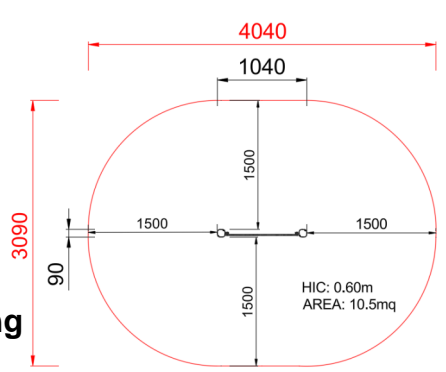

+U0600.BV-3_ALU
PANNELLO GALASSIA

Dimensions	 Safety area	 Impact area	 Falling height HIC	 Physical footprint	 Number of users
	4,1 x 3,1 m	0 mq	60 cm	1,1 x 0,9 x 0,8 m	2

Characteristics

Age range
Da 2 a 12 anni

Materials

Made of EN EV6060 anodized aluminium 9x9cm custom mold with rounded edges, minimum thickness 2,7mm

Plan

Picture

Manufacturer

Pozza 1865 S.R.L.

Country of manufacturing

Area di sicurezza totale / Total safety area: 10.5mq
Altezza Max di Caduta / Max falling height: 0.60m