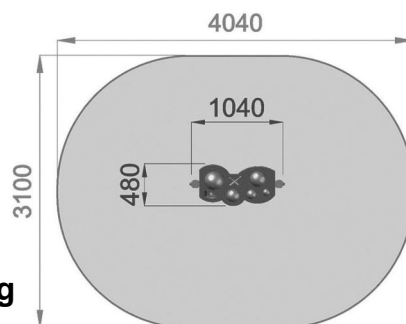

U0600L.BV-7 style RECYCLED
PANNELLO CUPOLE MUSICALI RECYCLED

Dimensions	Safety area	Impact area	Falling height HIC	Physical footprint	Number of users
310 x 404 cm	0 mq	0 cm	48 x 104 x 0 cm	2	

Characteristics	stainless steel screws	use under surveillance	5 anni GARANZIA	plastica riciclata
				

Plan

Area di Sicurezza / Safety area 11mq

Picture

Manufacturer

Pozza 1865 S.R.L.

Country of manufacturing

ITALY