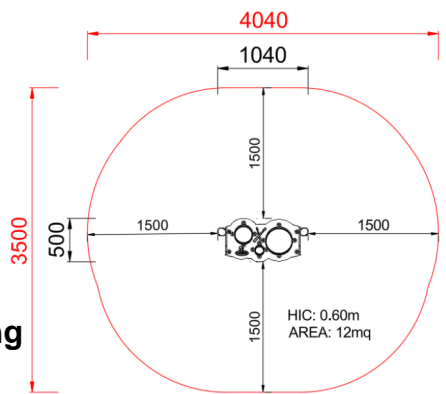

+U0600L.BV-7_ALU
PANNELLO CUPOLE MUSICALI

Dimensions	Safety area	Impact area	Falling height HIC	Physical footprint	Number of users
4,1 x 3,5 m	0 mq	60 cm	1,1 x 0,5 x 0,8 m	2	

Characteristics

Age range

Da 2 a 12 anni

Materials

Made of EN EV6060 anodized aluminium 9x9cm custom mold with rounded edges, minimum thickness 2,7mm

Plan

Picture

Manufacturer

Pozza 1865 S.R.L.

Country of manufacturing

Area di sicurezza totale / Total safety area: 12mq
Altezza Max di Caduta / Max falling height: 0.60m