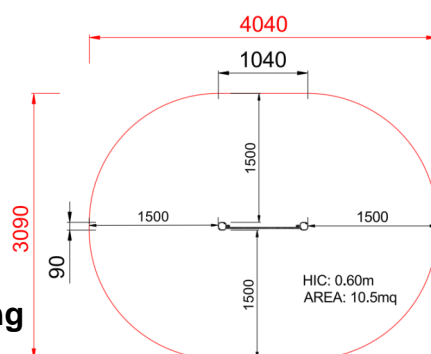

**+U0600.BV-6\_ALU**  
**PANNELLO BANCO VENDITA**

Dimensions	Safety area	Impact area	Falling height HIC	Physical footprint	Number of users
	4,1 x 3,1 m	0 mq	60 cm	1,1 x 0,9 x 0,8 m	2

**Characteristics**

**Age range**

Da 2 a 12 anni

**Materials**

Made of EN EV6060 anodized aluminium 9x9cm custom mold with rounded edges, minimum thickness 2,7mm

**Plan**

**Picture**

**Manufacturer**

Pozza 1865 S.R.L.

**Country of manufacturing**

ITALY

Area di sicurezza totale / Total safety area: 10.5mq  
Altezza Max di Caduta / Max falling height: 0.60m

### **xG\_90X90\_00-60\_ALU - NG Leg 90x90 from 00 60**

N. 2 .