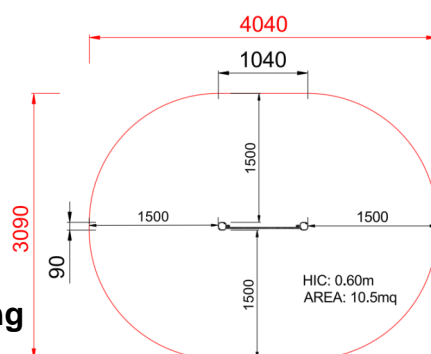

+U0600.BV-6_ALU
PANNELLO BANCO VENDITA

Dimensions	Safety area	Impact area	Falling height HIC	Physical footprint	Number of users
	4,1 x 3,1 m	0 mq	60 cm	1,1 x 0,9 x 0,8 m	2

Characteristics

Age range

Da 2 a 12 anni

Materials

Made of EN EV6060 anodized aluminium 9x9cm custom mold with rounded edges, minimum thickness 2,7mm

Plan

Picture

Manufacturer

Pozza 1865 S.R.L.

Country of manufacturing

ITALY

Area di sicurezza totale / Total safety area: 10.5mq
Altezza Max di Caduta / Max falling height: 0.60m