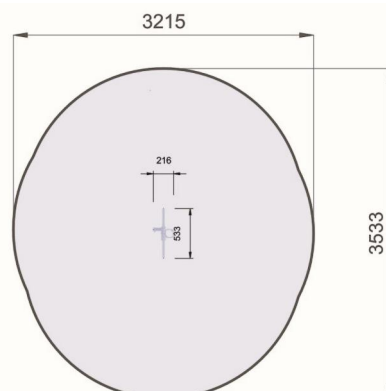

AS01ALU PANNELLO ATTIVITÀ SENIOR 01

Dimensions	 Safety area	 Impact area	 Falling height HIC	 Physical footprint	 Number of users
	350 x 320 cm	0 mq	0 cm	530 x 210 x 150 cm	1

Characteristics

Age range

Da 14 anni

Materials

Made of EN EV6060 anodized aluminium 9x9cm custom mold with rounded edges, minimum thickness 2,7mm

Manufacturer

Pozza 1865 S.R.L.

Country of manufacturing

ITALY

Plan

Area di sicurezza / Safety area 9 mq

Picture