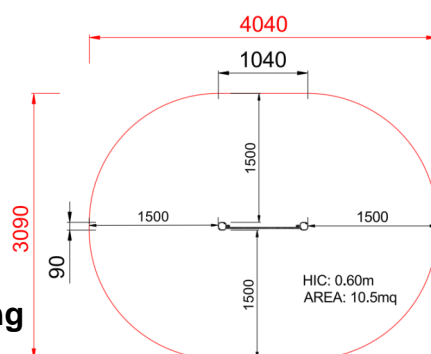

**+U0600.BV-4\_ALU**  
**PANNELLO ATTIVITA**

Dimensions	Safety area	Impact area	Falling height HIC	Physical footprint	Number of users
	4,1 x 3,1 m	0 mq	60 cm	1,1 x 0,9 x 0,8 m	2

**Characteristics**

**Age range**

Da 2 a 12 anni

**Materials**

Made of EN EV6060 anodized aluminium 9x9cm custom mold with rounded edges, minimum thickness 2,7mm

**Plan**

**Picture**

**Manufacturer**

Pozza 1865 S.R.L.

**Country of manufacturing**

ITALY

Area di sicurezza totale / Total safety area: 10.5mq  
Altezza Max di Caduta / Max falling height: 0.60m

### **xG\_90X90\_00-60\_ALU - NG Leg 90x90 from 00 60**

N. 2 .