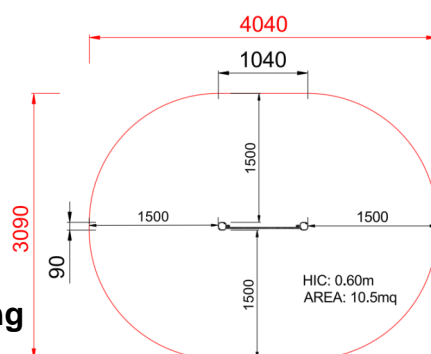

+U0600.BV-4_ALU
PANNELLO ATTIVITA

| Dimensions | Safety area | Impact area | Falling height HIC | Physical footprint | Number of users |
|------------|-------------|-------------|--------------------|--------------------|-----------------|
| | 4,1 x 3,1 m | 0 mq | 60 cm | 1,1 x 0,9 x 0,8 m | 2 |

Characteristics

Age range

Da 2 a 12 anni

Materials

Made of EN EV6060 anodized aluminium 9x9cm custom mold with rounded edges, minimum thickness 2,7mm

Plan

Picture

Manufacturer

Pozza 1865 S.R.L.

Country of manufacturing

ITALY

Area di sicurezza totale / Total safety area: 10.5mq
Altezza Max di Caduta / Max falling height: 0.60m