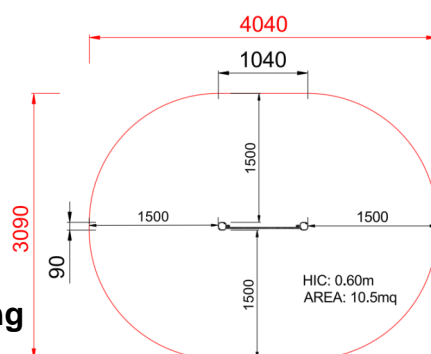

**+U0600.BV-4\_ALU**  
**PANNELLO ATTIVITA**

Dimensions		Safety area		Impact area		Falling height HIC		Physical footprint		Number of users
		4,1 x 3,1 m		0 mq		60 cm		1,1 x 0,9 x 0,8 m		2

**Characteristics**

**Age range**

Da 2 a 12 anni

**Materials**

Made of EN EV6060 anodized aluminium 9x9cm custom mold with rounded edges, minimum thickness 2,7mm

**Plan**

**Picture**

**Manufacturer**

Pozza 1865 S.R.L.

**Country of manufacturing**

ITALY

Area di sicurezza totale / Total safety area: 10.5mq  
Altezza Max di Caduta / Max falling height: 0.60m

---

### **xG\_90X90\_00-60\_ALU - NG Leg 90x90 from 00 60**

N. 2 .