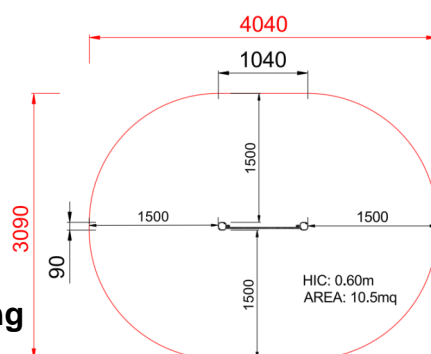

+U0600.820_ALU
PANNELLO AEREO

Dimensions	 Safety area	 Impact area	 Falling height HIC	 Physical footprint	 Number of users
	4,1 x 3,1 m	0 mq	60 cm	1,1 x 0,9 x 1,3 m	2

Characteristics

Age range

Da 2 a 12 anni

Materials

Made of EN EV6060 anodized aluminium 9x9cm custom mold with rounded edges, minimum thickness 2,7mm

Plan

Picture

Manufacturer

Pozza 1865 S.R.L.

Country of manufacturing

ITALY

Area di sicurezza totale / Total safety area: 10.5mq
Altezza Max di Caduta / Max falling height: 0.60m

Components list

x0820_ALU - NG Airplane Panel

Fantasy

N. 1 .

xG_90X90_90-190_ALU - NG Leg

90x90 from 90 190